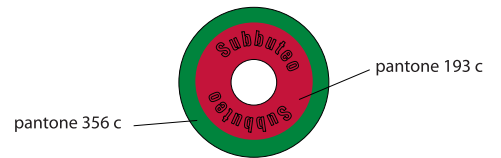

PAINTING INFORMATION

TEAM: SUBBUTEO PORTUGAL TEAM

Not in scale

Goal Keepers

Stick Goalkeeper

Base Specifications

Players

Team Kit Specifications