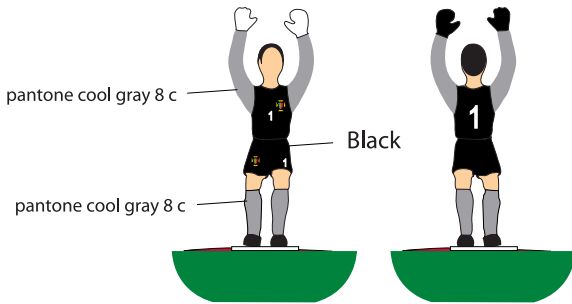

PAINTING INFORMATION

TEAM: SUBBUTEO PORTUGAL TEAM

Not in scale

Goal Keepers

Stick Goalkeeper

Base Specifications

Players

Team Kit Specifications